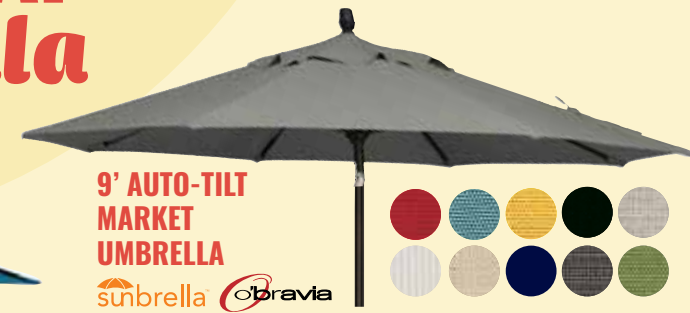

9' MANUAL TILT MARKET UMBRELLA

**ESCAPE THE HEAT
with an umbrella**

BASE OPTIONS:
Standard Base (included).
Patio stones sold separately.

Standard Base (included).
Patio stones sold separately.

BASE OPTIONS:
Sand Filled, Concrete, Grass
or Wood Deck Mounting Kit.
Base sold separately.

Cross Base (included);
Patio stones sold separately.

BASE:
Sand Filled Base Sold Separately.

BASE OPTIONS:
Sand Filled, Concrete, Grass
or Wood Deck Mounting Kit.
Base sold separately.

accessories

9' & 10' SUSPENSION OCTOGAN BASE OPTIONS

AKZ SUSPENSION BASE OPTIONS

Works with AG25

MARKET BASE OPTIONS

SOFUN UMBRELLA STAND

Use it as a side table, umbrella stand or flower pot!

LUNA UMBRELLA LED LIGHT & BLUETOOTH SPEAKER

Black or Bronze.