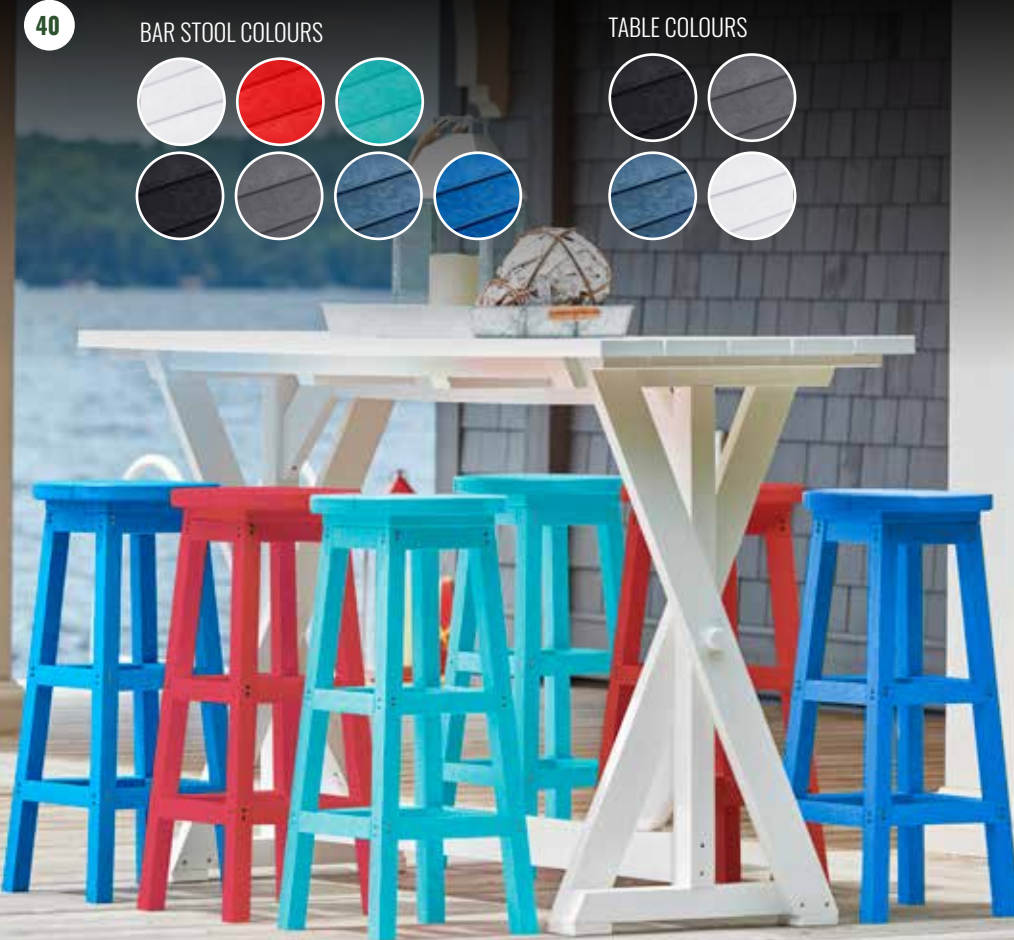

39. NAPA DINING

- Dining Swivel Arm Chair
- Dining Arm Chair
- Dining Table