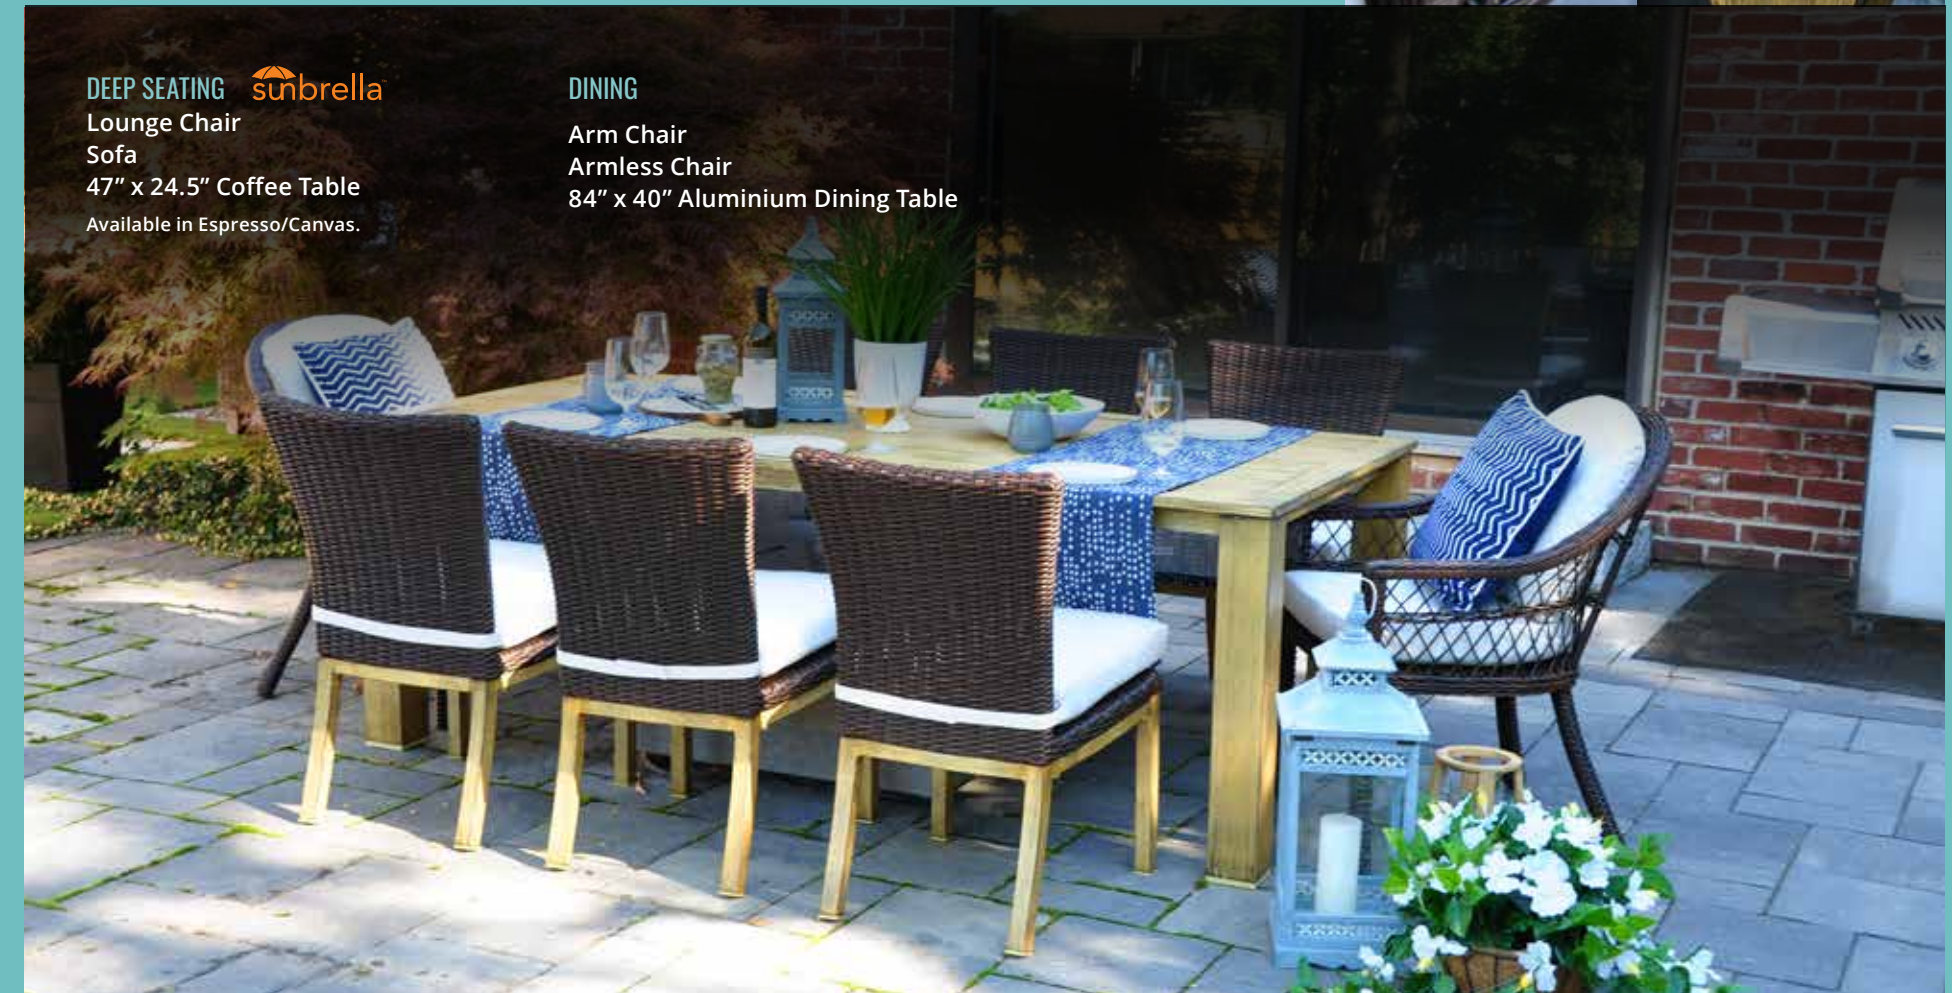

DEEP SEATING Lounge Chair
Sofa
47" x 24.5" Coffee Table
Available in Espresso/Canvas.

DINING
Arm Chair
Armless Chair
84" x 40" Aluminium Dining Table