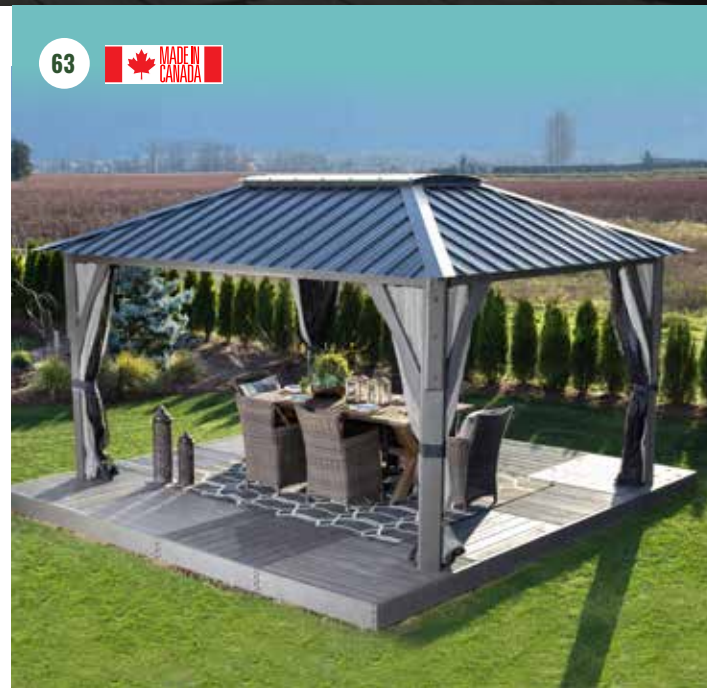

62 

**Visscher**  
bring the comfort & elegance of indoor living to **YOUR OUTDOOR SPACE**  
MADE IN CANADA  WE'RE PROUD TO SAY IT

65 

**extra-large glass windows**

If the weather turns outside, your comfort is in your control with the bi-fold, hinged glass windows. Flip them open with the turn of a clip. Pop in our magnetic insect screens that let you enjoy the breeze and keep the bugs out.

66 

67 

68 

63 

64 

**OPTIONAL LOUVRED WALL PANELS FOR PRIVACY & SUN PROTECTION**

**62. NAPA**

9' x 9' With Skylight  
**Sold Separately:**  
Barstool  
Roof Extension & Louvre Wall Section  
Available in Blacksmith/Dark Grey.