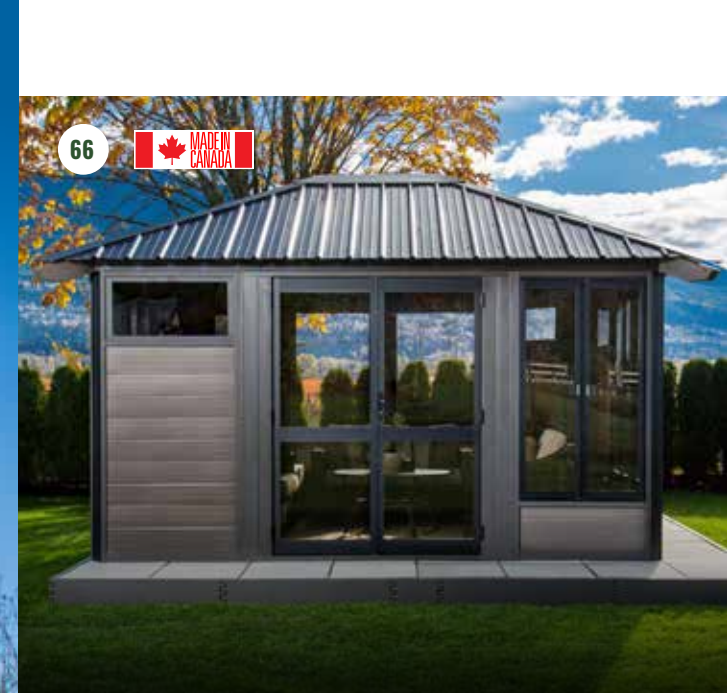

62

Visscher
bring the comfort & elegance of indoor living to **YOUR OUTDOOR SPACE**
MADE IN CANADA WE'RE PROUD TO SAY IT

65

extra-large glass windows

If the weather turns outside, your comfort is in your control with the bi-fold, hinged glass windows. Flip them open with the turn of a clip. Pop in our magnetic insect screens that let you enjoy the breeze and keep the bugs out.

66

67

68

63

64

OPTIONAL LOUVRED WALL PANELS FOR PRIVACY & SUN PROTECTION

62. NAPA

9' x 9' With Skylight
Sold Separately:
Barstool
Roof Extension & Louvre Wall Section
Available in Blacksmith/Dark Grey.

63. ALUNA

11' x 11' or 11' x 14'
Privacy Panels & UV Resistant Skylight
Available in Blacksmith/Dark Grey.

64. PALMERA

10' x 10' or 10' x 14'
Retractable UV Resistant Canopy
Locking Mechanism for Canopy with Pull Handle
Sold Separately:
Louvre Wall with Lower Metal Panel
Available in Blacksmith/Sand.

65. GRANADA

14' x 14' With Lockable Door
Insect Screens & Aluminium Bi-Fold Windows
3 Privacy Walls with Transom Windows
UV Resistant Skylight & Locking Door
Available in Blacksmith/Clay.

66. MADRID/BARCELONA

11' x 11' or 11' x 14'
Insect Screens
Aluminum Bi-Fold Windows
3 Privacy Walls with Transom Windows
UV Resistant Skylight & Locking Door
Sold Separately:
Bay Kit (Not Shown)
Available in Blacksmith/Clay.

67. KELOWNA

11' x 11' or 11' x 14' With Lockable Door
Insect Screens & Vinyl Screen Kit
UV Resistant Skylight
Available in Blacksmith/Clay.

68. COLORADO

11' x 14' With Lockable Door
11' x 11' Wall Kit Open Extension
Insect Screens & Vinyl Screen Kit
Available in Blacksmith/Clay and Blacksmith/Acorn.