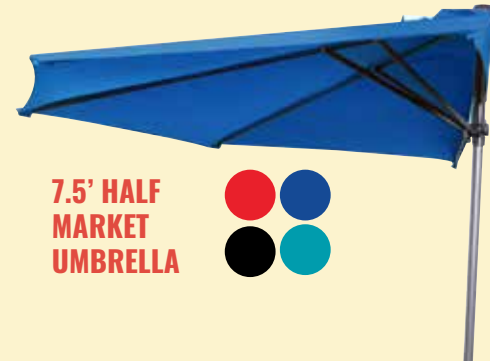

7.5' HALF MARKET UMBRELLA