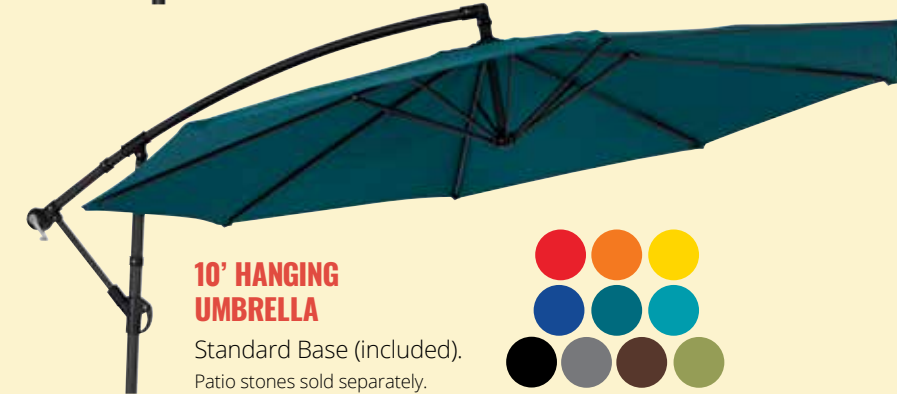

48

49

**9' MANUAL TILT MARKET UMBRELLA**

**ESCAPE THE HEAT  
with an umbrella**

**6' MANUAL TILT MARKET UMBRELLA**

DAYDREAM

**7.5' MANUAL TILT MARKET UMBRELLA**

WILDFLOWER

ATLANTIC

**7.5' HALF MARKET UMBRELLA**

**9' AUTO-TILT MARKET UMBRELLA**

**10' X 6.5' COLLAR UNIT UMBRELLA**

**11' AUTO-TILT MARKET UMBRELLA**

**9' OCTAGON AG3 SUSPENSION UMBRELLA**

**BASE OPTIONS:**  
Standard Base (included).  
Patio stones sold separately.