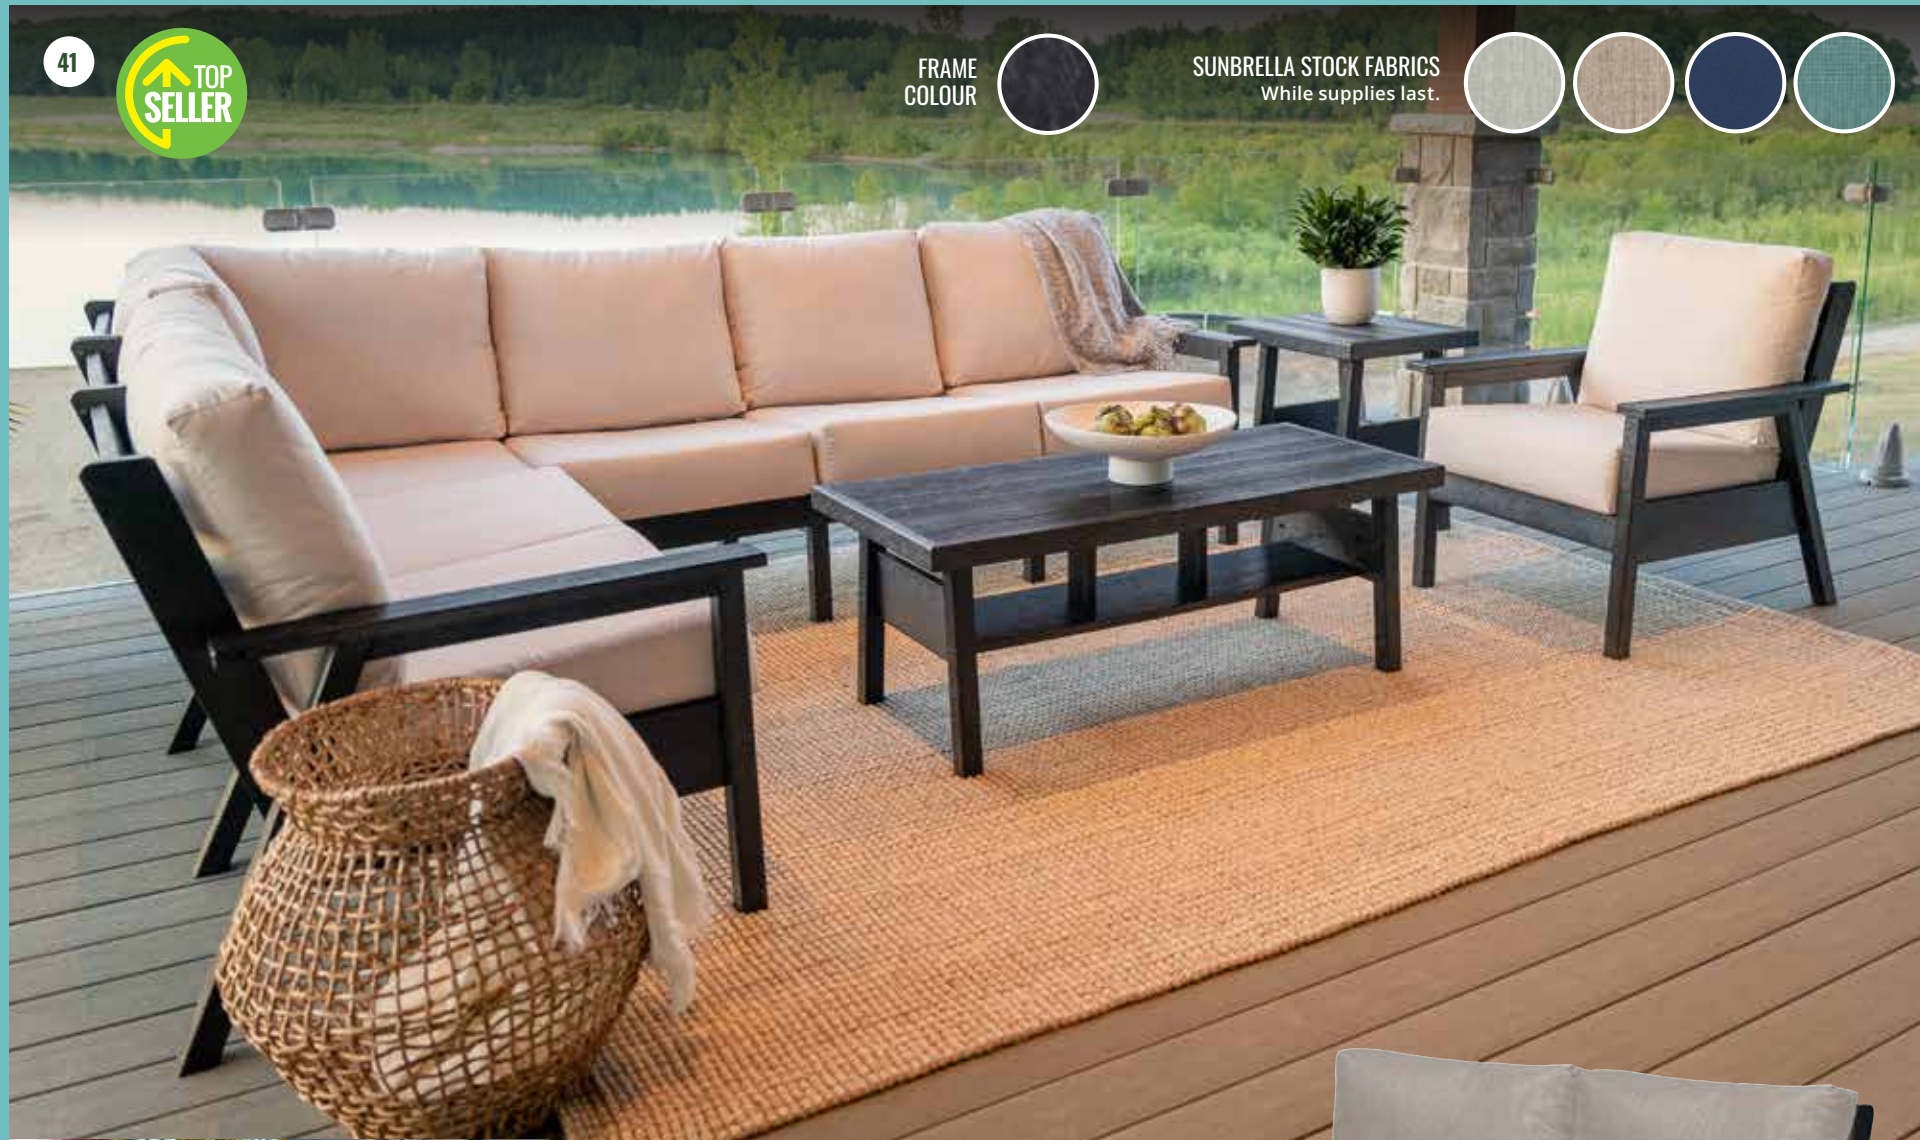

41. TOFINO

Sectional Corner
Arm Chair & Expansion Kit
for Armless Sections
Chaise Extension (Not Shown)
Swivel Arm Chair
Sofa (Not Shown)
Loveseat
19" x 23" End Table
23" x 49" Coffee Table
Frame Available In:
Black.
Sectional Cushions Available In:
Canvas Granite, Canvas Navy,
Cast Ash and Cast Breeze.

FRAME
COLOUR

SUNBRELLA STOCK FABRICS
While supplies last.

41

42

43

44

45

46

47

42. PALOMA

Available in Anthracite/Grey and Anthracite/Royale Blue.

43. BALI

Available in Anthracite/Light Grey.

44. UNIVERSAL WICKER

Available in Black/Black, Black/Red or Brown/Beige.

45. CORAL SPRINGS SET

Side table included. Available in Blue Hawaii and Grey/Black.

46. MYSTIC CHAIR

Steel Frame with Canopy and Cushions.
Available in Black/Red, Black/Green and Black/Grey.

47. DREAM CHAIR

Steel Frame with Canopy and Cushions.
Available in Black/Green.

48. 2-PIECE MOON BED WITH CANOPY

Toss pillows Included. Available in Grey/Blue,
Grey/Grey and Black/Red.

49. 3 SEAT SWING

Steel Frame with Canopy and Cushions.
Available in Black/Black or Bronze/Brown.

48

49