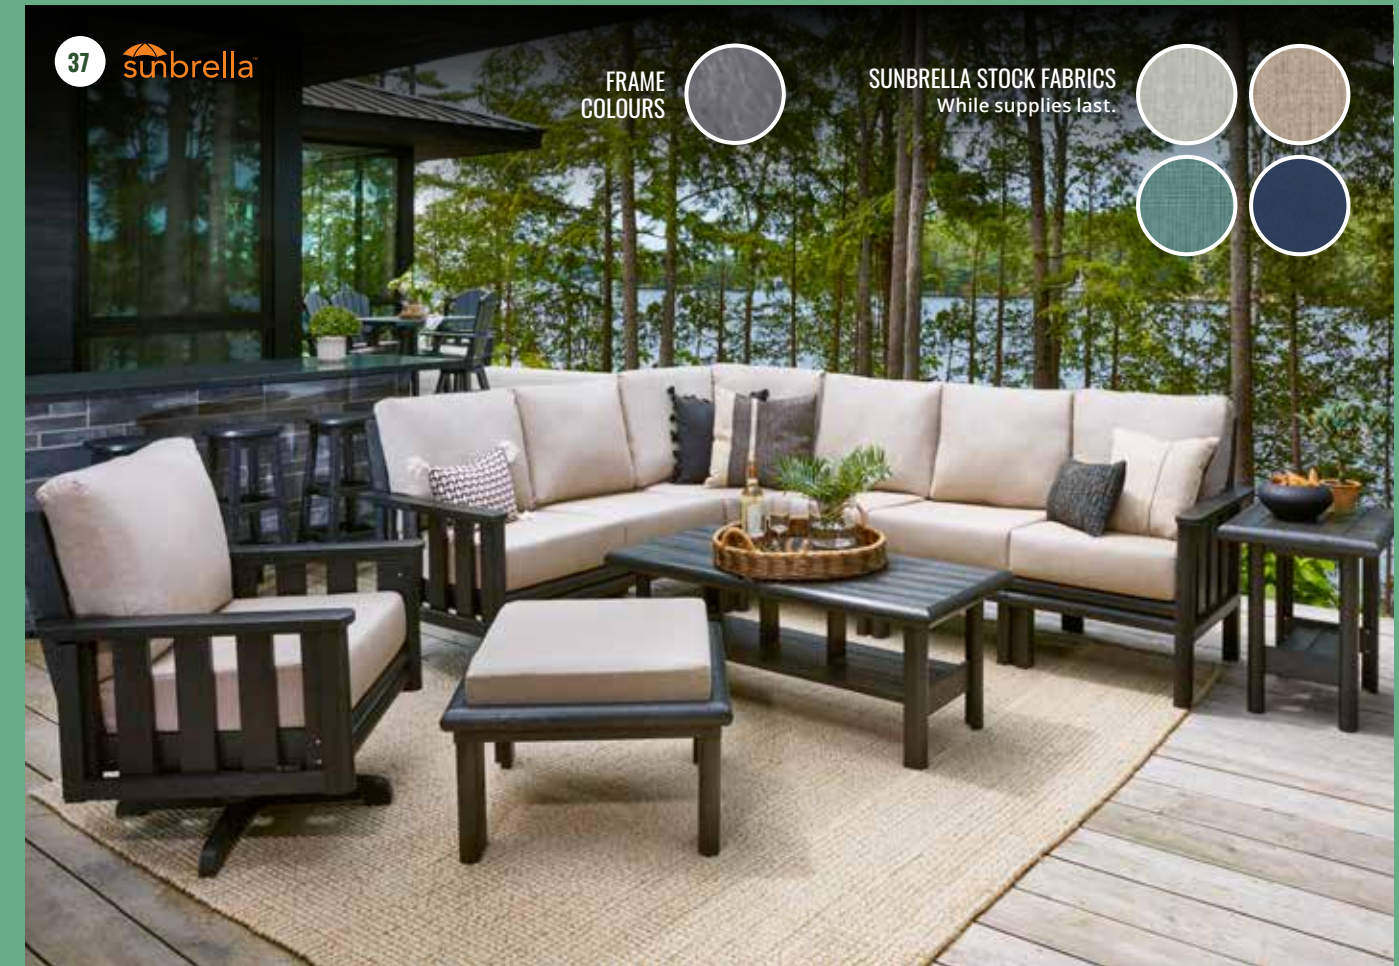

37

FRAME
COLOURS

SUNBRELLA STOCK FABRICS
While supplies last.