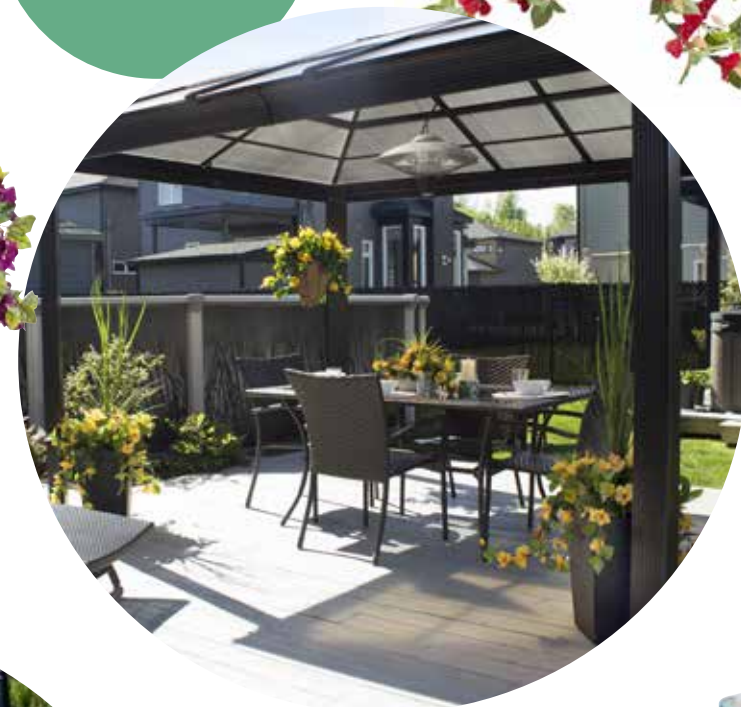

100 LBS. ALUMINUM

70 LBS. STEEL

**SOFUN UMBRELLA STAND**

Use it as a side table, umbrella stand or flower pot!

**LUNA UMBRELLA LED LIGHT & BLUETOOTH SPEAKER**

Black or Bronze.

# TURN YOUR OUTDOOR SPACE into your own paradise

50

FORGET THE WATERING & GO BACK TO RELAXING!

NEW!

NEW!

NEW!