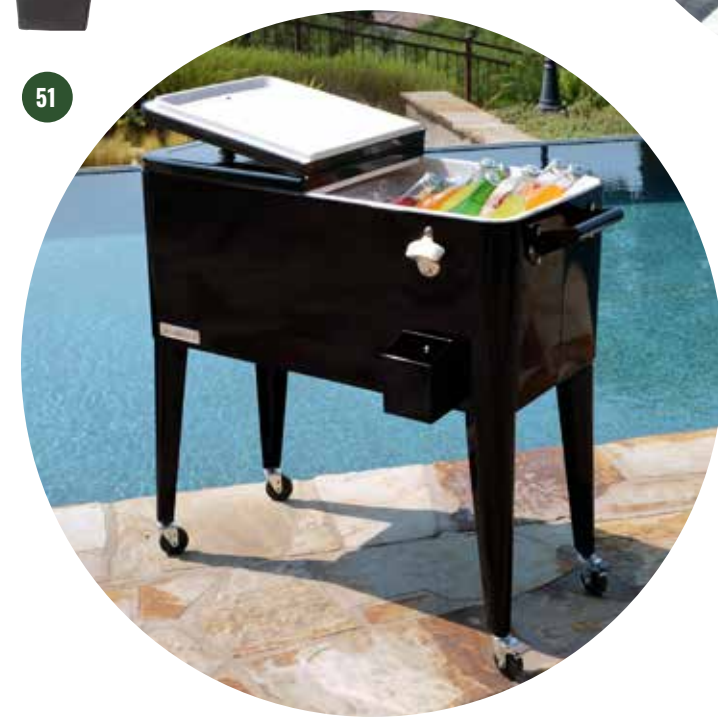

51. PERMASTEEL COOLERS

80 QT. Cooler with wheels. Keep your drinks cold for up to 36 hours!
Available in 2 designs.

51